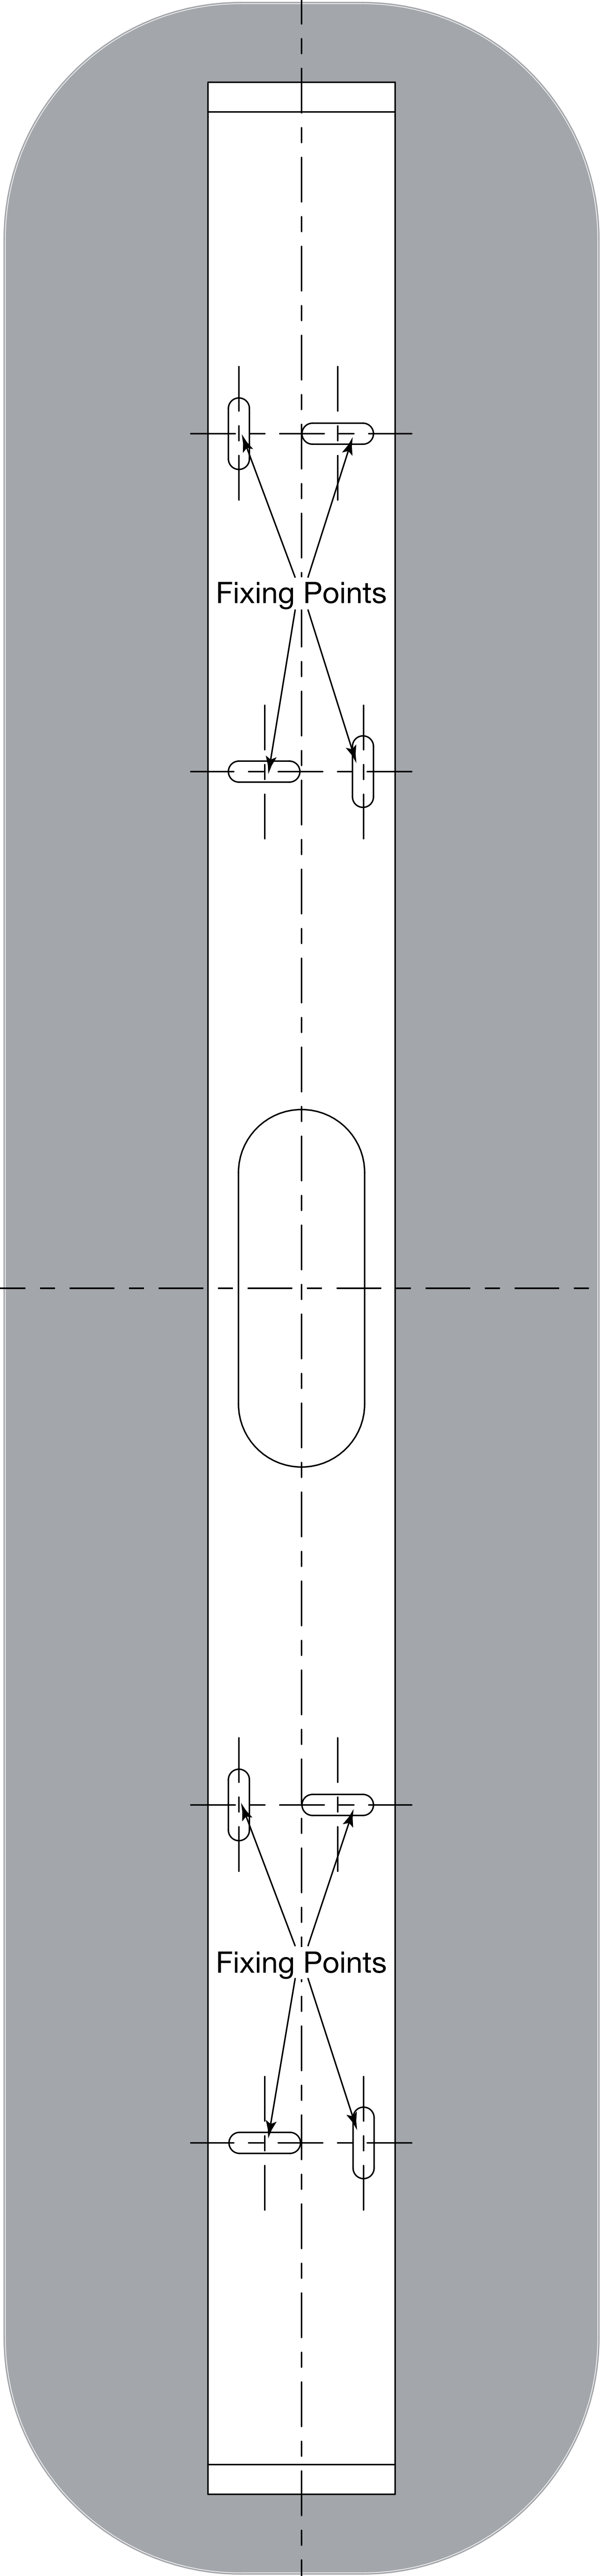

Apex 40 Wall Fixing Template.

Horizontally and Vertically

Fixing Points

Fixing Points

The Apex 40 will be secure using just 2 fixings (one at each end).
Others are provided for added security and alternative configurations.

This template shows the fixing points to secure the Apex 40 to a wall.