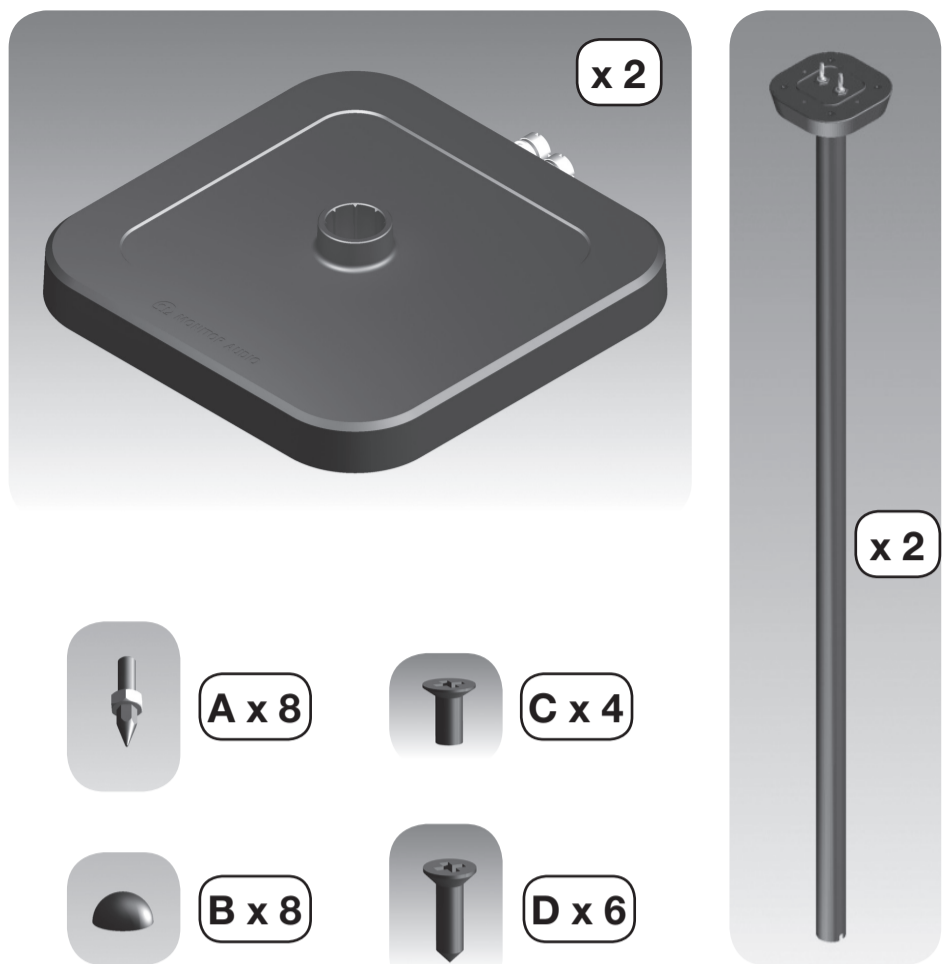

MASS stands

ASSEMBLY INSTRUCTIONS

Monitor Audio Ltd.
24 Brook Road
Rayleigh, Essex
SS6 7XJ, England
Tel: +44 (0)1268 740580
Fax: +44 (0)1268 740589
Email: info@monitoraudio.co.uk
Web: www.monitoraudio.com

**Designed and Engineered
in the United Kingdom.
© Monitor Audio.**

Version 1 2012