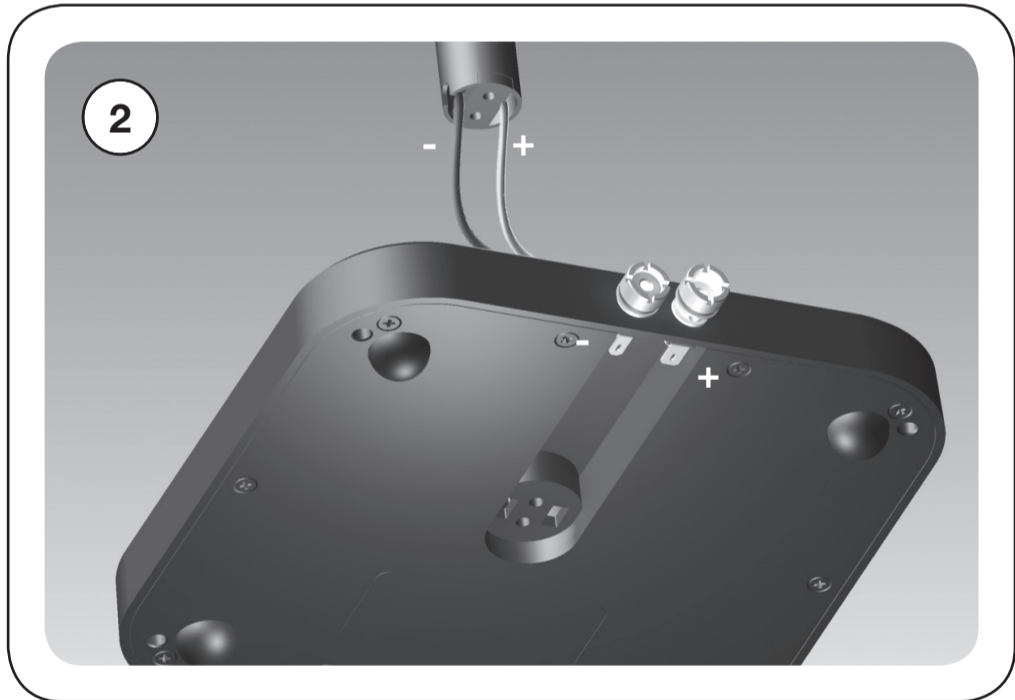

**Designed and Engineered
 in the United Kingdom.
 © Monitor Audio.**

Version 1 2012

H x W x D: 1140 x 222 x 222mm
(inc MASS10) 44 7/8 x 8 3/4 x 8 3/4"