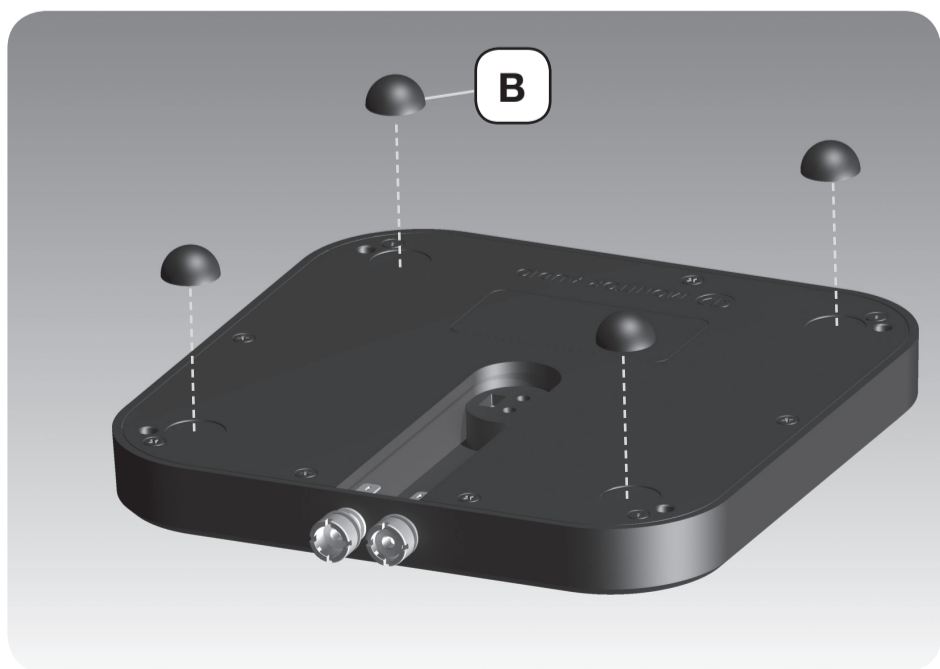

**Designed and Engineered
 in the United Kingdom.
 © Monitor Audio.**

Version 1 2012

H x W x D: 1140 x 222 x 222mm
(inc MASS10) 44 7/8 x 8 3/4 x 8 3/4"