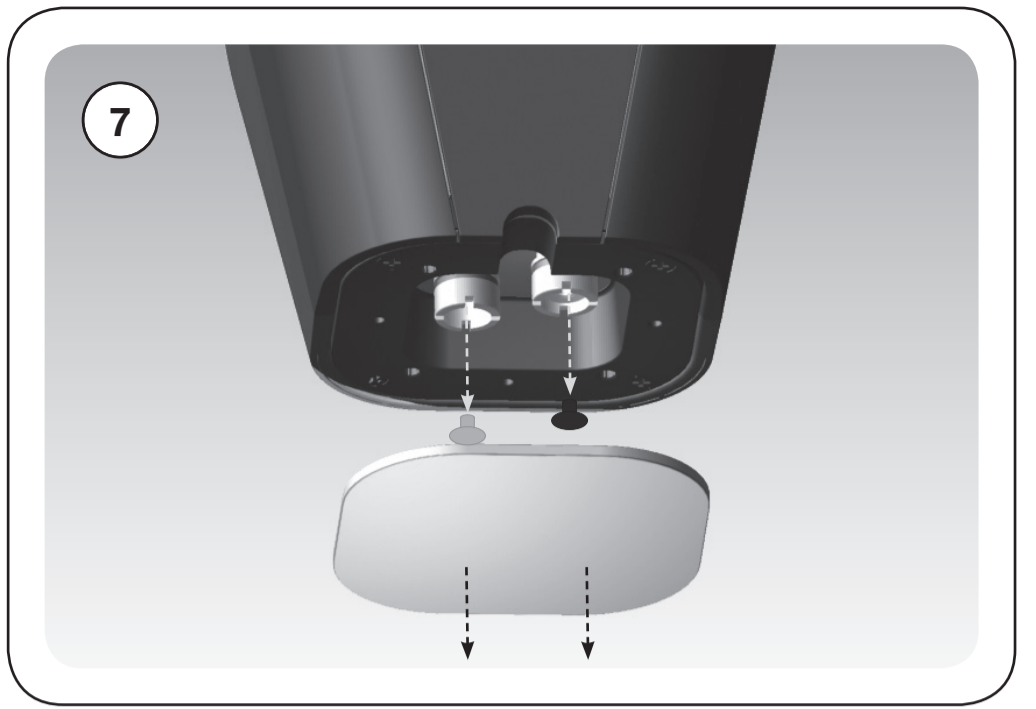

**Designed and Engineered
 in the United Kingdom.
 © Monitor Audio.**

Version 1 2012

H x W x D: 1140 x 222 x 222mm
(inc MASS10) 44 7/8 x 8 3/4 x 8 3/4"