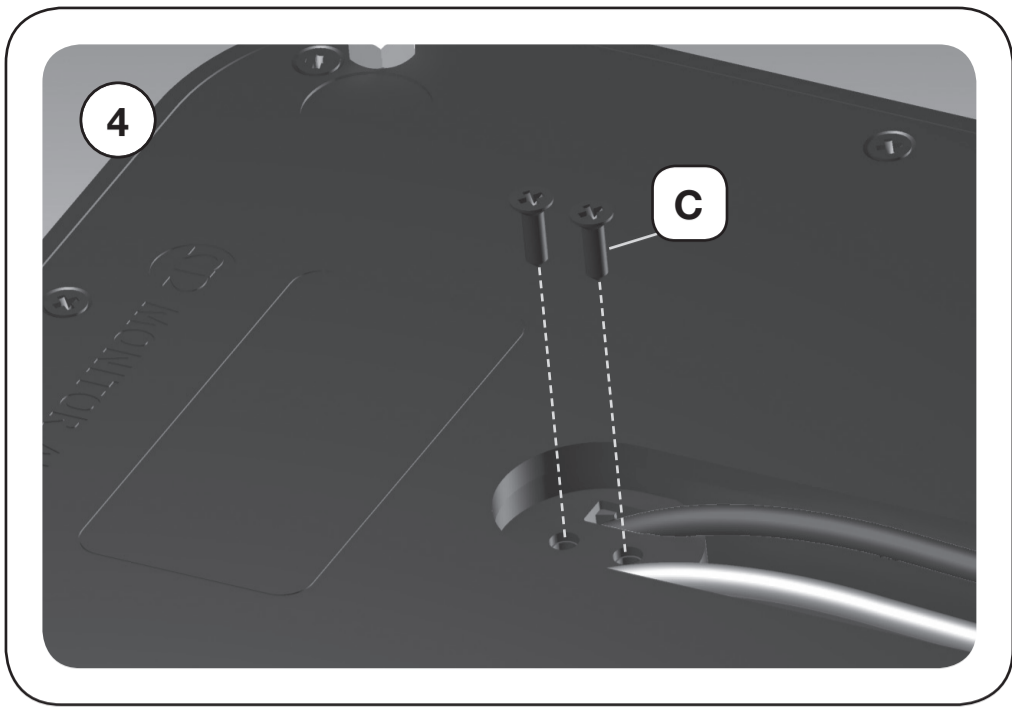

**Designed and Engineered
 in the United Kingdom.
 © Monitor Audio.**

Version 1 2012

H x W x D: 1140 x 222 x 222mm
(inc MASS10) 44 7/8 x 8 3/4 x 8 3/4"