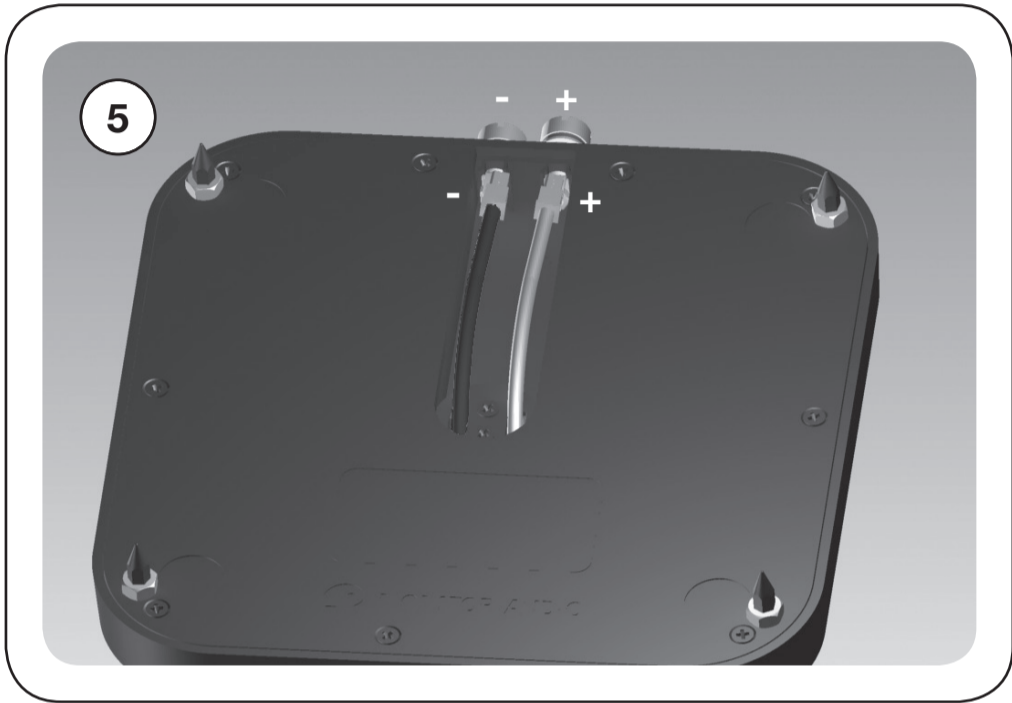

**Designed and Engineered
 in the United Kingdom.
 © Monitor Audio.**

Version 1 2012

H x W x D: 1140 x 222 x 222mm
(inc MASS10) 44 7/8 x 8 3/4 x 8 3/4"