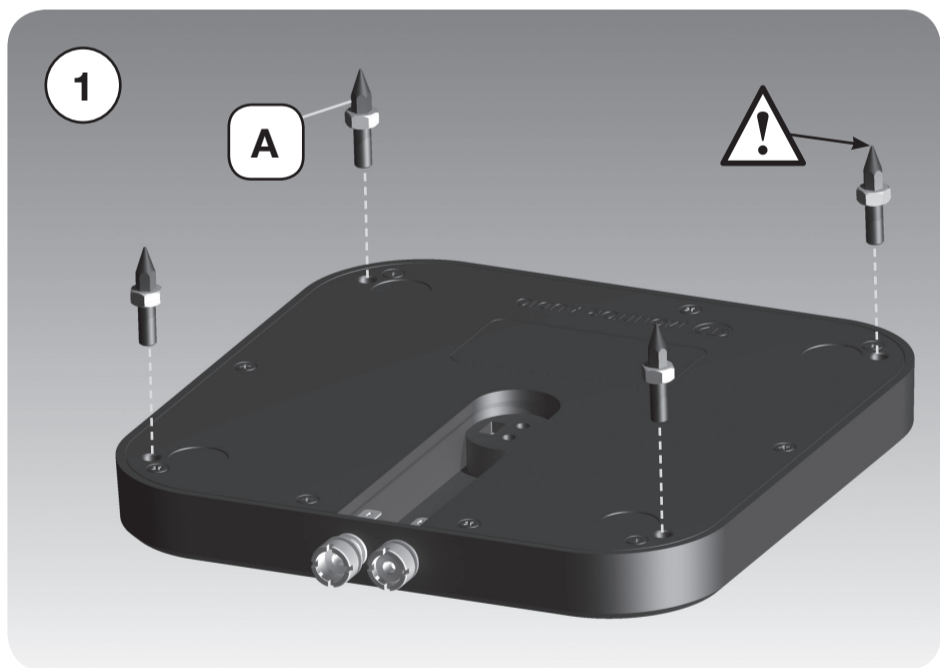

**Designed and Engineered
 in the United Kingdom.
 © Monitor Audio.**

Version 1 2012

H x W x D: 1140 x 222 x 222mm
(inc MASS10) 44 7/8 x 8 3/4 x 8 3/4"