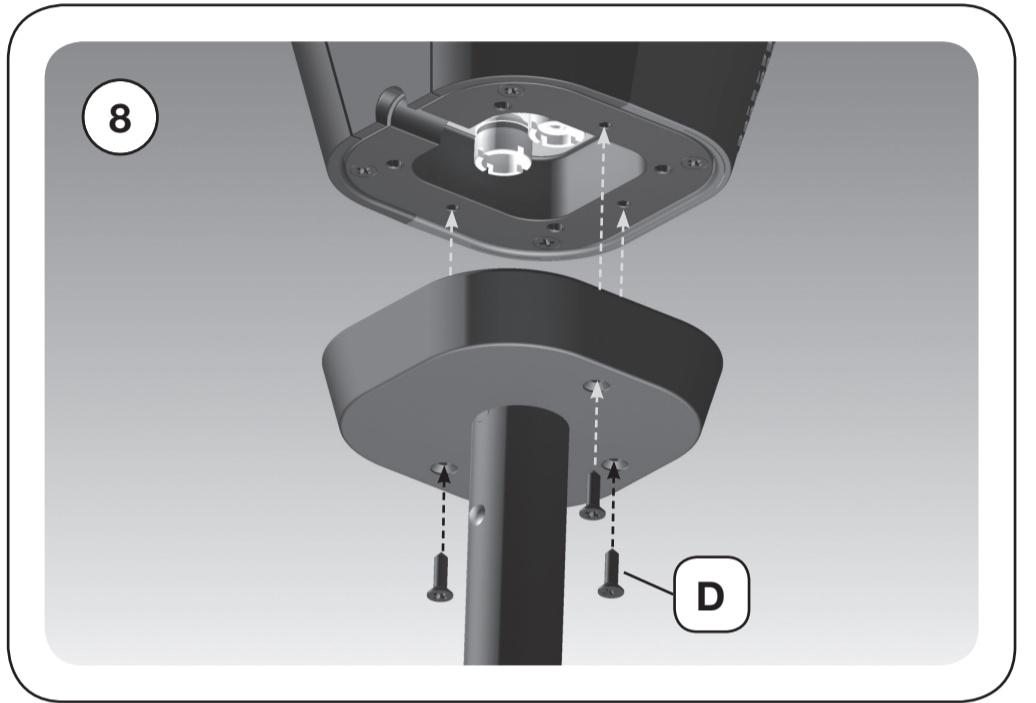

**Designed and Engineered
 in the United Kingdom.
 © Monitor Audio.**

Version 1 2012

H x W x D: 1140 x 222 x 222mm
(inc MASS10) 44 7/8 x 8 3/4 x 8 3/4"