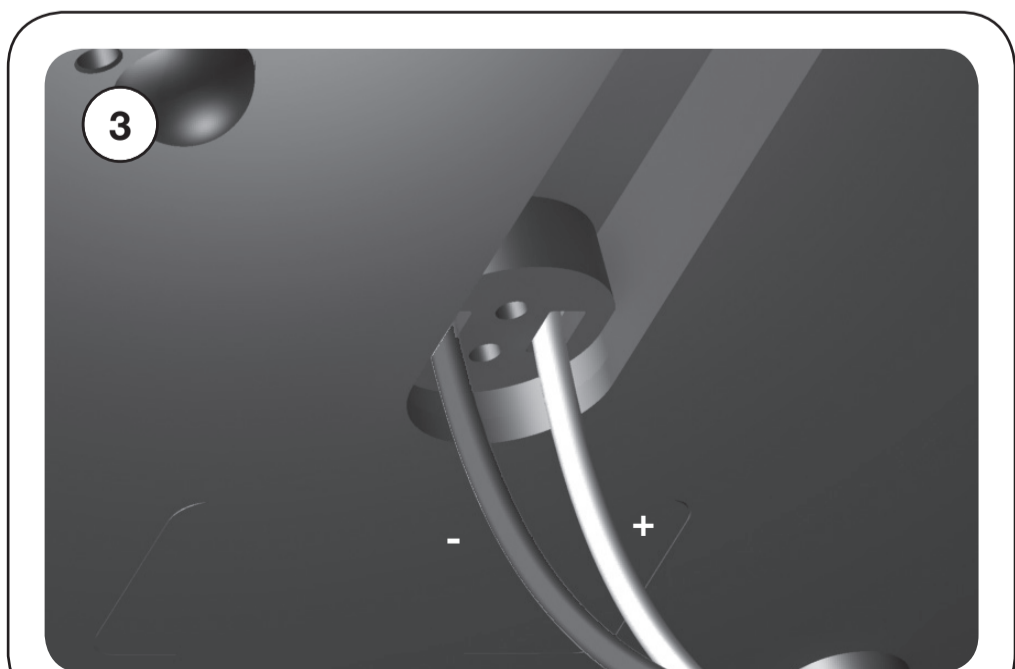

**Designed and Engineered
 in the United Kingdom.
 © Monitor Audio.**

Version 1 2012

H x W x D: 1140 x 222 x 222mm
(inc MASS10) 44 7/8 x 8 3/4 x 8 3/4"