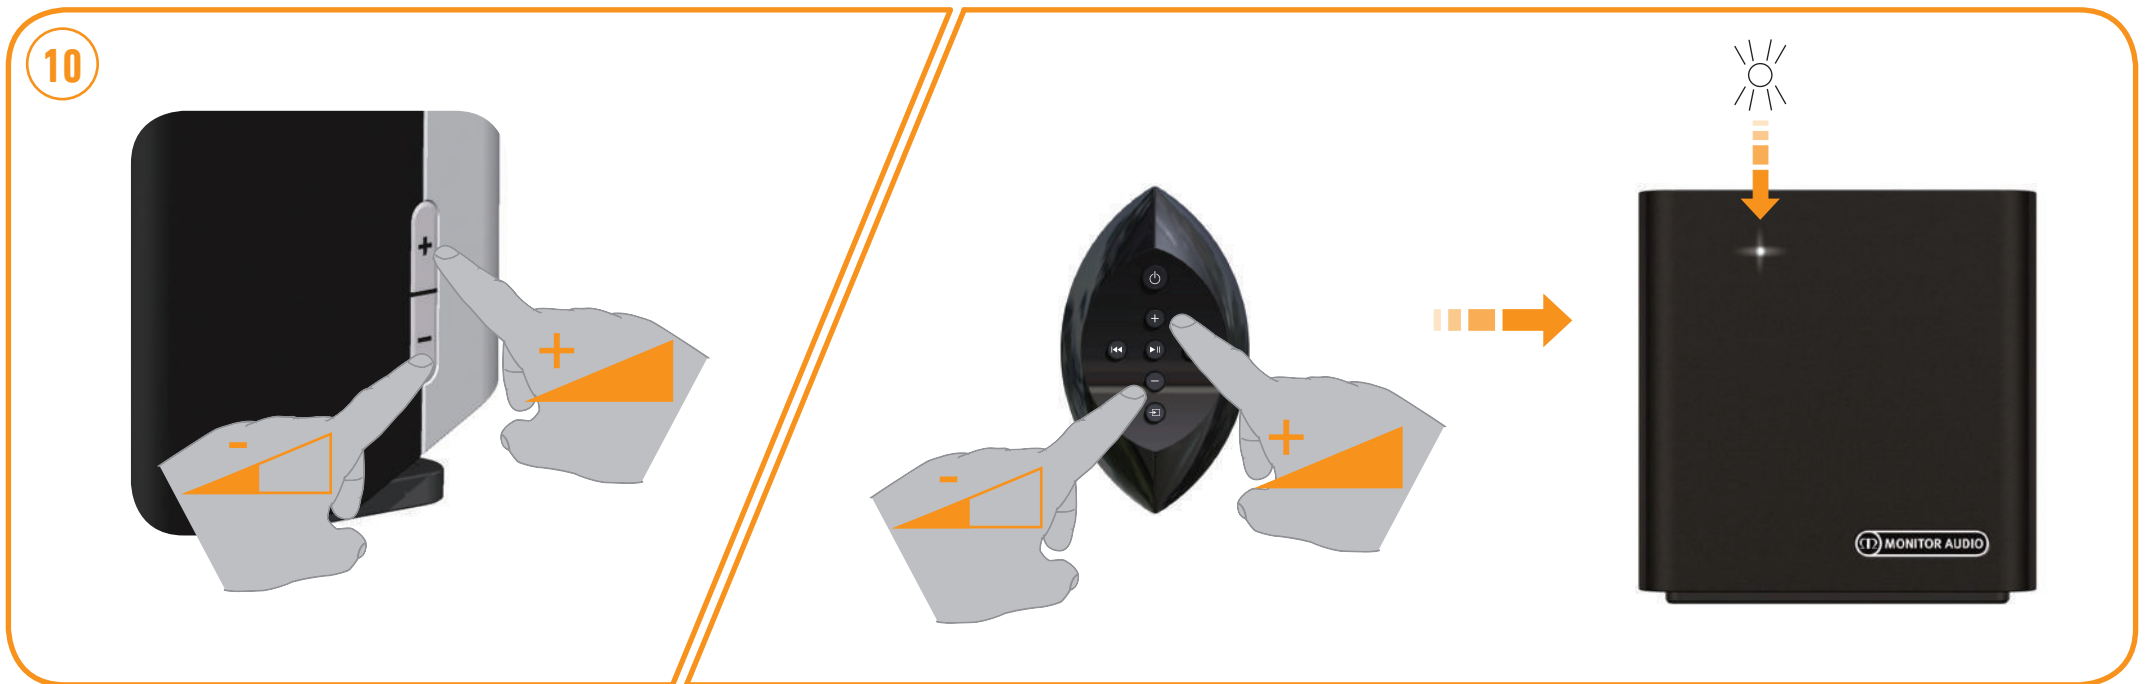

MONITOR AUDIO[®]

airstream ws100

Wireless Speaker

Quick Start Guide

12

Monitor Audio Ltd.
 24 Brook Road
 Rayleigh, Essex
 SS6 7XJ
 England
 Tel: +44 (0)1268 740580
 Fax: +44 (0)1268 740589
 Email: info@monitoraudio.co.uk
 Web: www.monitoraudio.com/airstream
**Designed and Engineered
 in the United Kingdom**
 © Monitor Audio.
 Version 1 2012