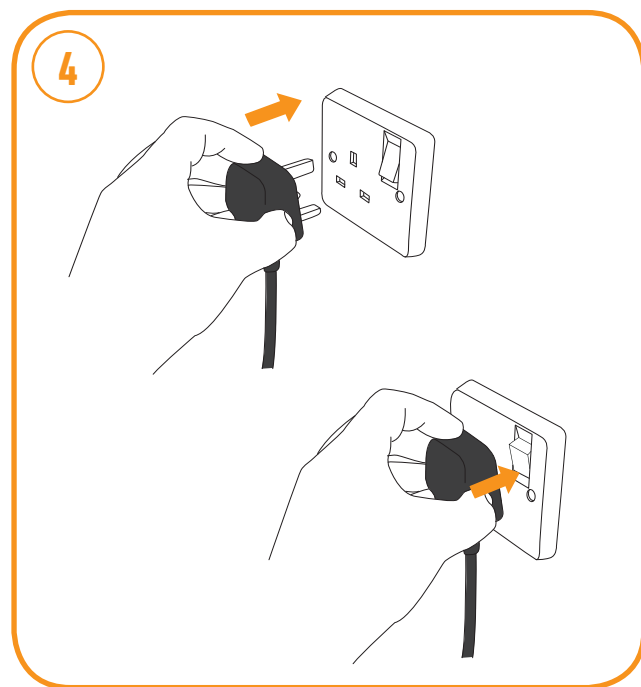

MONITOR AUDIO[®]

airstream ws100

Wireless Speaker

Quick Start Guide

12

Monitor Audio Ltd.
 24 Brook Road
 Rayleigh, Essex
 SS6 7XJ
 England
 Tel: +44 (0)1268 740580
 Fax: +44 (0)1268 740589
 Email: info@monitoraudio.co.uk
 Web: www.monitoraudio.com/airstream
**Designed and Engineered
 in the United Kingdom**
 © Monitor Audio.
 Version 1 2012