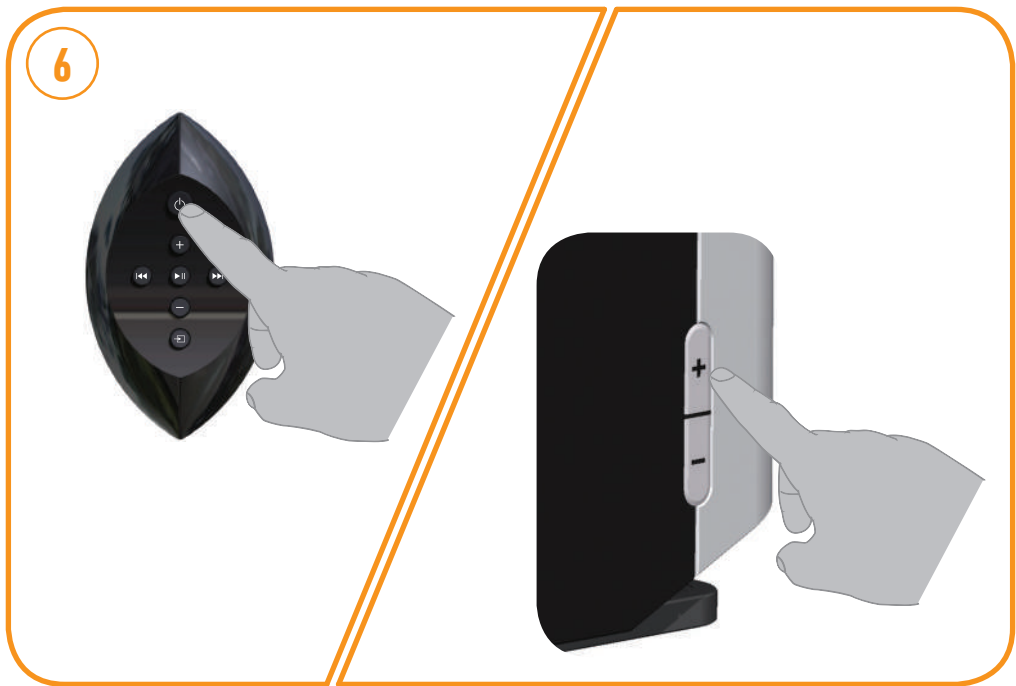

MONITOR AUDIO[®]

airstream ws100

Wireless Speaker

Quick Start Guide

12

Monitor Audio Ltd.
 24 Brook Road
 Rayleigh, Essex
 SS6 7XJ
 England
 Tel: +44 (0)1268 740580
 Fax: +44 (0)1268 740589
 Email: info@monitoraudio.co.uk
 Web: www.monitoraudio.com/airstream
**Designed and Engineered
 in the United Kingdom**
 © Monitor Audio.
 Version 1 2012