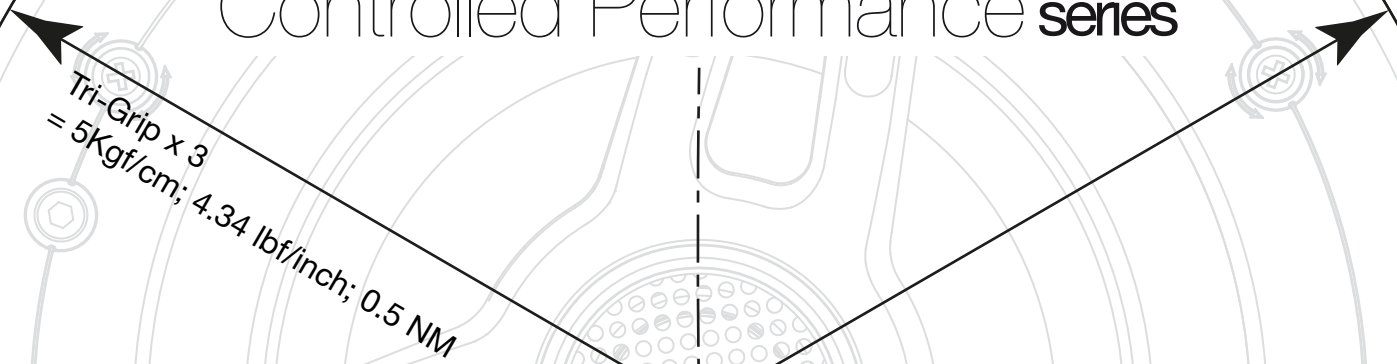

MONITOR AUDIO[®]
monitoraudio.com

Controlled Performance series

MONITOR AUDIO

MONITOR AUDIO

211mm (8 5/16")

151mm (5 15/16")

CP CT150