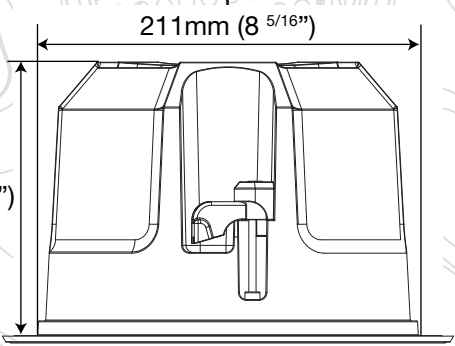

MONITOR AUDIO[®]
monitoraudio.com

Controlled Performance series

MONITOR AUDIO

MONITOR AUDIO

211mm (8 5/16")

151mm (5 15/16")

CP CT150