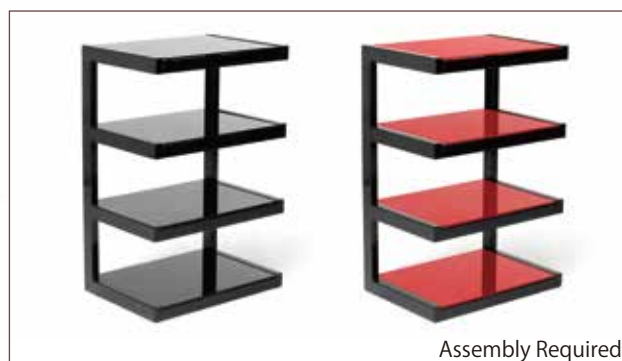

ESSE HIFI

Assembly Required

ESSE HIFI Price : ¥ 50,000 - (excluding Tax)

SPECIFICATIONS

MAXIMUM LOAD

Shelves : 20 kg
Lower shelf : 40 kg

USABLE DIMENSION

Dimensions (W x H x D) : 570 x 860 x 400 mm
Height between shelves : 222mm
Net weight : 23.3kg

Model	Finish	JAN
ESSE HIFI /BLK	Glossy black/Black	3760108801899
ESSE HIFI /RED	Glossy black/Red	3760108801905