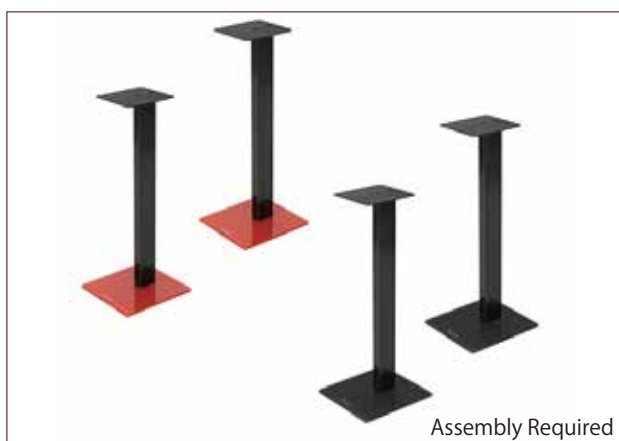

SPECIFICATIONS

MAXIMUM LOAD

Shelves : 30 kg
Lower shelf : 40 kg

USABLE DIMENSION

Dimensions (W x H x D) : 559 x 709 x 500 mm
Height between shelves : 182mm/182mm/242mm
Net weight : 24.6kg

Model	Finish	JAN
BERGEN 2	Glossy black/Black	3760108801691

ESSE STAND

STYLUM 2,3

ESSE STAND Price : ¥ 30,000 - Pair (excluding Tax)

STYLUM 2 Price : ¥ 30,000 - pair (excluding Tax)

STYLUM 3 Price : ¥ 38,000 - pair (excluding Tax)

SPECIFICATIONS

MAXIMUM LOAD Upper shelf : 34 kg
USABLE DIMENSION Dimensions (W x H x D) : 230 x 610 x 250 mm
 Upper shelf (W x D) : 150 x 170 mm
 Base (W x D) : 230 x 250 mm
 Net weight : 5.56kg (Pair)