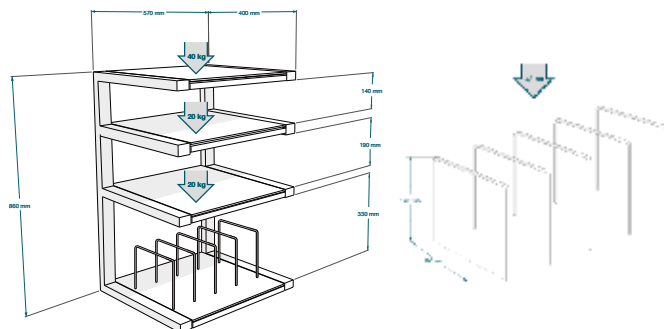

ESSE HIFI VINYL

Assembly Required

ESSE HIFI VINYL Price : ¥ 55,000- (excluding Tax)

SPECIFICATIONS

MAXIMUM LOAD

Upper shelf : 40 kg
Internal shelves : 20 kg

USABLE DIMENSION

Dimensions (W x H x D) : 570 x 860 x 400 mm
Shelves(W x D) : 570 x 400 mm
Height between shelves : 140mm
Height between the intermediate shelves : 190mm
Height between the lower shelves : 330mm
Dimensions stuck-vinyl(L x H) : 200 x 175mm
Maximum number vinyls : 90
Net weight : 22kg

Model	Finish	JAN
ESSE HIFI VINYL/BLK	Glossy black/Black	3760221802766
ESSE HIFI VINYL/RED	Glossy black/Red	3760221802773

ESSE 140

Assembly Required

10月1日発売予定

ESSE 140 Price : ¥ 85,000- (excluding Tax)

SPECIFICATIONS

MAXIMUM LOAD

Upper shelf : 80 kg
Internal shelves : 50 kg

USABLE DIMENSION

Dimensions (W x H x D) : 1400 x 530 x 400 mm
Shelves(W x D) : 1330 x 400 mm
Height between shelves : 190mm
Height between the intermediate shelves : 190mm
Net weight : 36.8kg

Model	Finish	JAN
ESSE 140/BLK	Glossy black/Black	3760221803725
ESSE 140/RED	Glossy black/Red	3760221803732