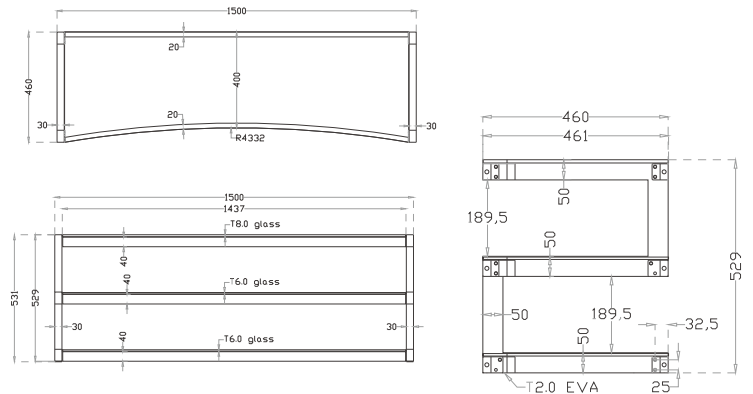

ESSE CURVE

Price : ¥ 85,000- (excluding Tax)

SPECIFICATIONS

MAXIMUM LOAD

Upper shelf : 80 kg
Internal shelves : 50 kg

USABLE DIMENSION

Dimensions (W x H x D) : 1500 x 529 x 460 mm
Shelves(W x Dmin/Dmax) : 1440 x 400/460 mm
Height between shelves : 189,5mm
Net weight : 42,5kg

USABLE DIMENSION

Dimensions (W x H x D) : 570 x 860 x 400 mm
Shelves(W x D) : 570 x 400 mm
Height between shelves : 140mm
Height between the intermediate shelves : 190mm
Height between the lower shelves : 330mm
Dimensions stuck-vinyl(L x H) : 200 x 175mm
Maximum number vinyls : 90
Net weight : 22kg

MAXIMUM LOAD

Upper shelf : 80 kg
Internal shelves : 50 kg

USABLE DIMENSION

Dimensions (W x H x D) : 1400 x 530 x 400 mm
Shelves(W x D) : 1330 x 400 mm
Height between shelves : 190mm
Height between the intermediate shelves : 190mm
Net weight : 36.8kg

USABLE DIMENSION

Dimensions (W x H x D) : 1100 x 530 x 400 mm
Height between shelves : 189mm
Net weight : 29.8kg

Model	Finish	JAN
ESSE W/FRO	Glossy white/Frosted	3760108801349
ESSE W/BLK	Glossy white/Black	3760108801806
ESSE B/BLK	Glossy black/Black	3760108801448
ESSE B/RED	Glossy black/Red	3760108801417
ESSE B/FRO	Glossy black/Frosted	3760108801356
ESSE B/BUL	Glossy black/Lagoon blue	3760221802582
ESSE B/GRY	Glossy black/Quartz grey	3760221802575