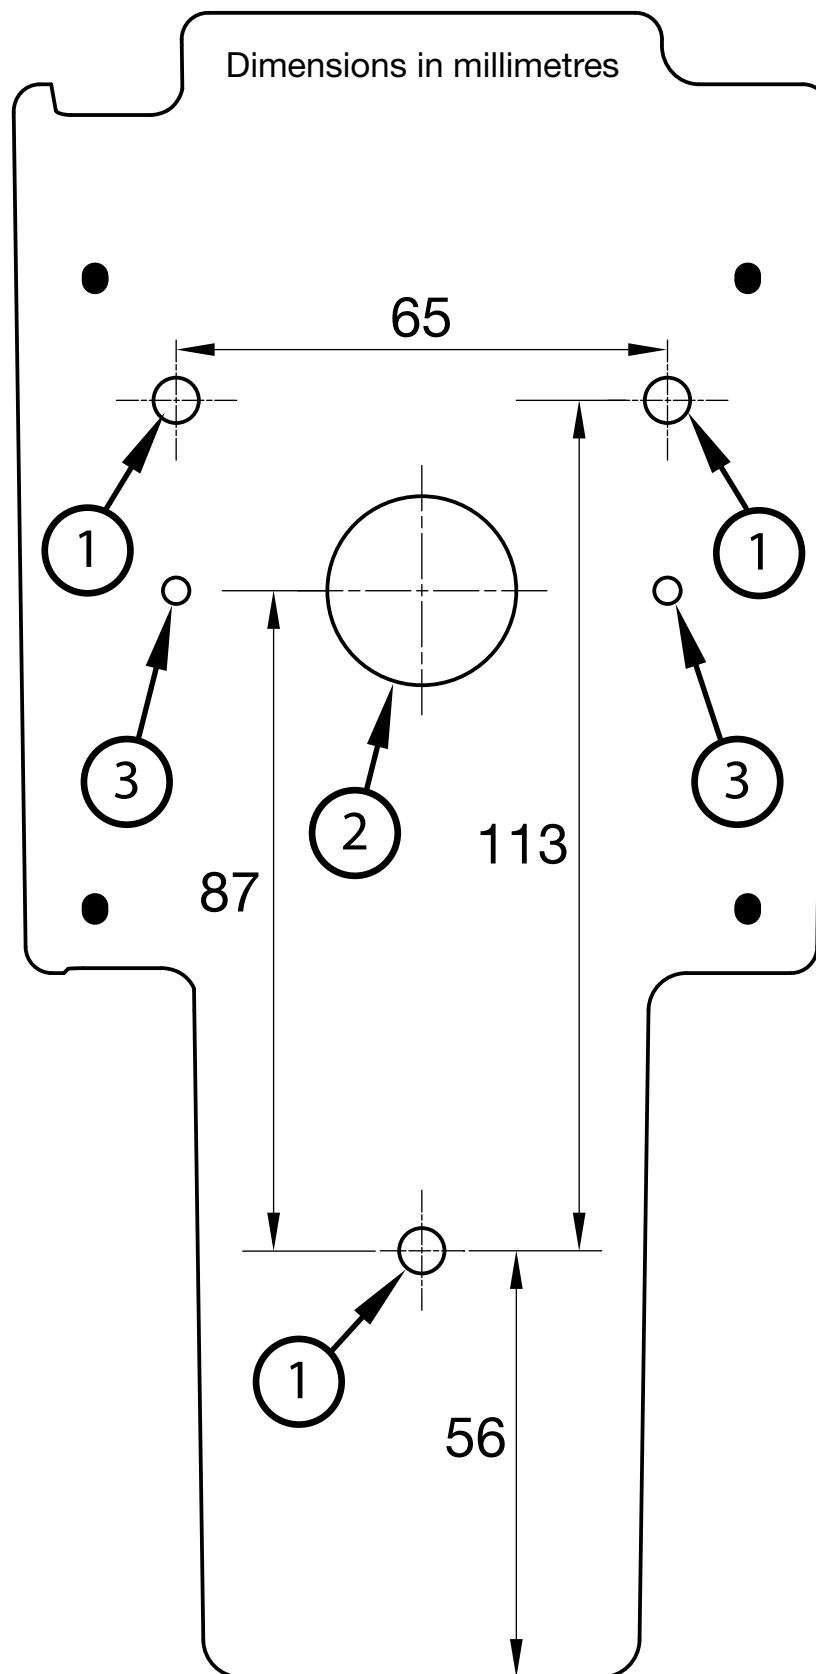

Climate 80 template

NOTE: Fix bracket to wedge before fitting to wall

- ① Wall fixing points.
- ② Cable through hole. 25mm Diameter max.
- ③ Bracket fixing points.