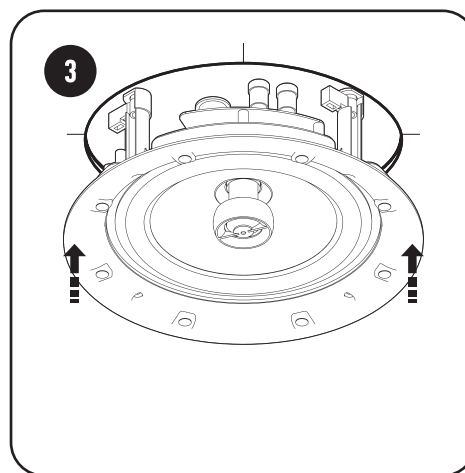

248mm (9 3/4")

PRO-IC SERIES
PRO-80

←
Cut Out
Template

INSTALLATION INSTRUCTIONS

⚠ **MAX 5Kgf/cm (4.34 lbf/inch.) or 0.5 NM when tightening the dog leg screws.**