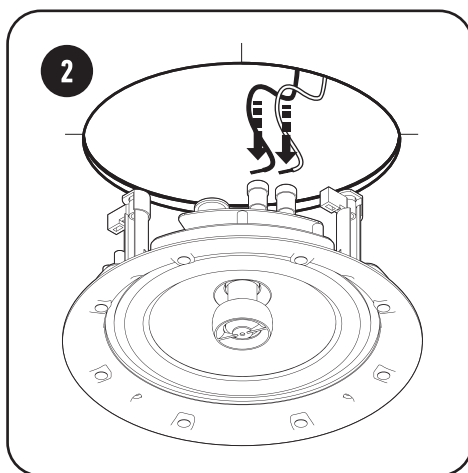

248mm (9 3/4")

PRO-IC SERIES
PRO-80

←
Cut Out
Template

INSTALLATION INSTRUCTIONS

⚠ **MAX 5Kgf/cm (4.34 lbf/inch.) or 0.5 NM when tightening the dog leg screws.**