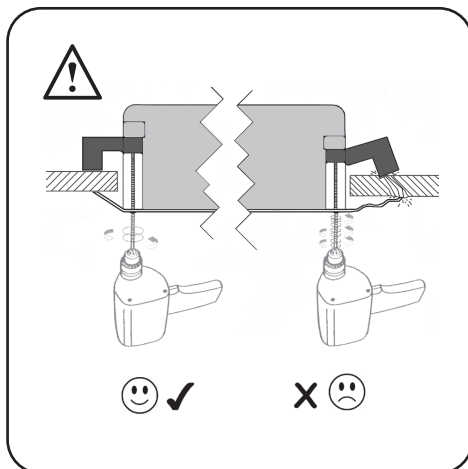

248mm (9 3/4")

PRO-IC SERIES
PRO-80

←
Cut Out
Template

INSTALLATION INSTRUCTIONS

⚠ **MAX 5Kgf/cm (4.34 lbf/inch.) or 0.5 NM when tightening the dog leg screws.**