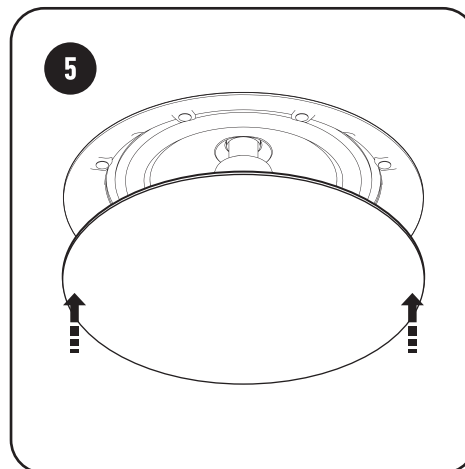

248mm (9 3/4")

PRO-IC SERIES
PRO-80

←
Cut Out
Template

INSTALLATION INSTRUCTIONS

⚠ **MAX 5Kgf/cm (4.34 lbf/inch.) or 0.5 NM when tightening the dog leg screws.**