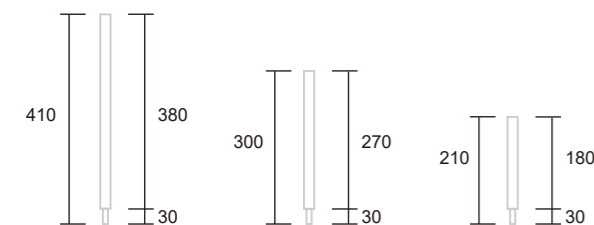

SIZES

Mix and match size combinations

Single shelf

Double shelf

Sanctum platform

※Piano whiteとpiano blackのみ

Shelf solid stainless steel rods

The floor spike and solid stainless steel rod