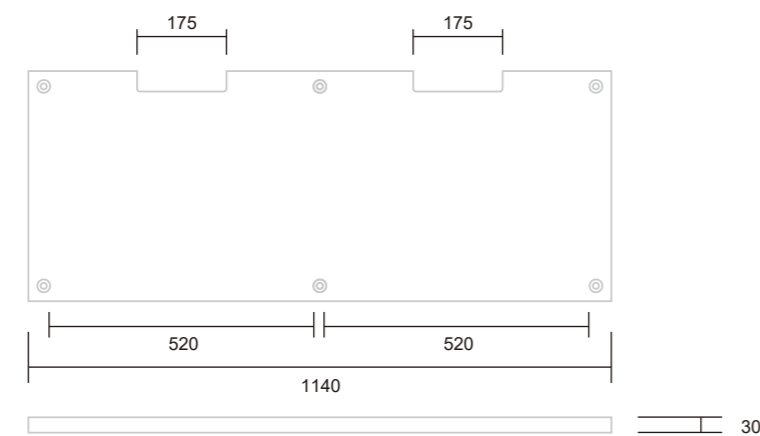

SIZES

Mix and match size combinations

Single shelf

Double shelf

Sanctum platform

※Piano whiteとpiano blackのみ

Shelf solid stainless steel rods

The floor spike and solid stainless steel rod