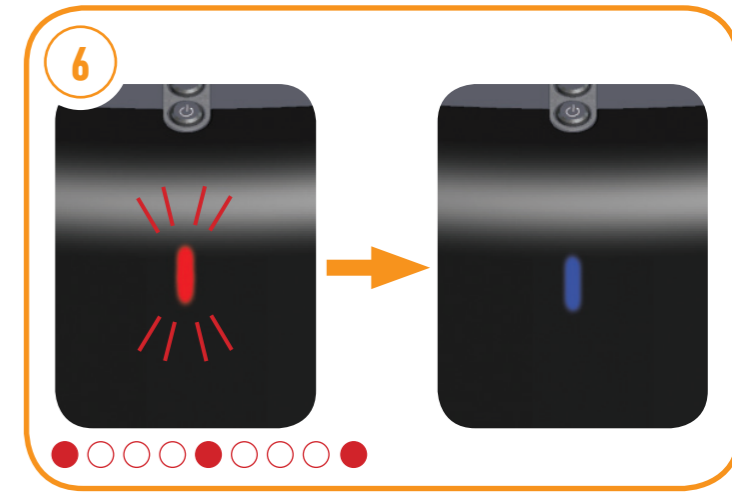

AirPlay ☒ **AirPlay** ☒

iPhone 4S	iPod Touch 4th gen	iPod Nano 5th gen	iPod Touch 2nd gen
iPhone 4	iPod Touch 3rd gen	iPod Nano 4th gen	iPod Touch 1st gen
iPhone 3G	iOS 5.x.x	iPod Nano 3rd gen	iPhone 3
iPad 3		iPod Nano 2nd gen	iPhone
iPad 2		iPod Nano 1st gen	
iPad		iPod Classic	

www.airstream-ma.com/manuals