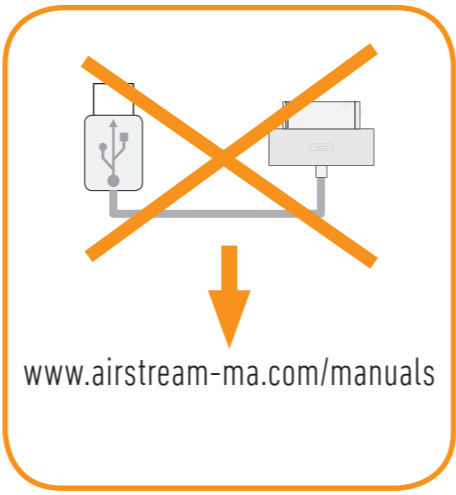

Monitor Audio Ltd.
24 Brook Road
Rayleigh, Essex
SS6 7XJ
England
Tel: +44 (0)1268 798567
Fax: +44 (0)1268 740589
Email: info@airstream-ma.com
Web: airstream-ma.com
**Designed and Engineered
in the UK. Made in China**
© Monitor Audio.
Version 1. 2013

AirPlay

iPhone, iPod, iPod classic, iPod nano, iPod shuffle, and iPod touch are trademarks of Apple Inc., registered in the U.S. and other countries. iPad is a trademark of Apple Inc.

Made for
iPod iPhone iPad

"Made for iPod," "Made for iPhone," and "Made for iPad" mean that an electronic accessory has been designed to connect specifically to iPod, iPhone, or iPad, respectively, and has been certified by the developer to meet Apple performance standards. Apple is not responsible for the operation of this device or its compliance with safety and regulatory standards.