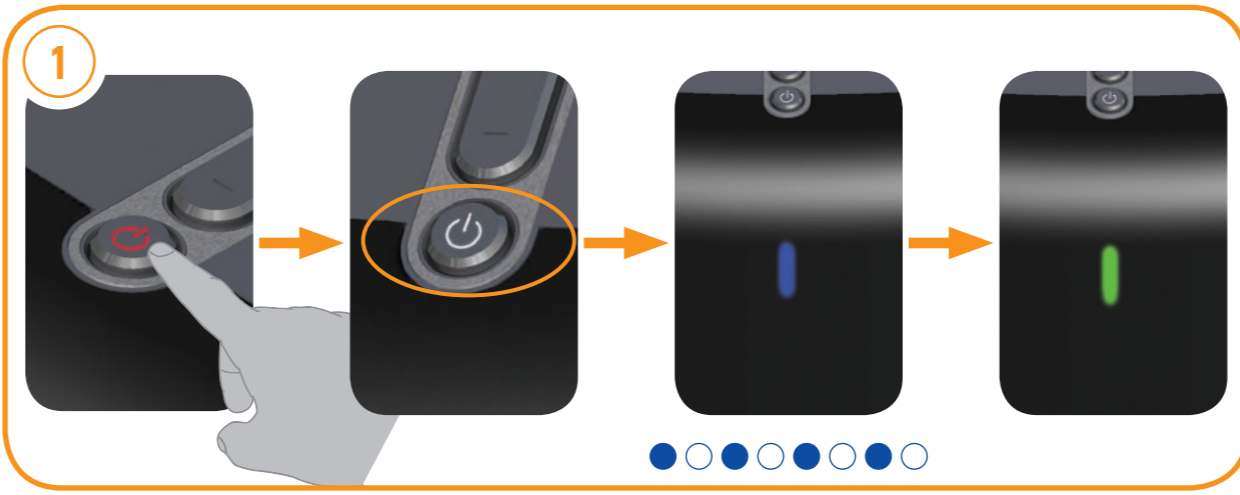

AirPlay ☒ **AirPlay** ☒

iPhone 4S	iPod Touch 4th gen	iPod Nano 5th gen	iPod Touch 2nd gen
iPhone 4	iPod Touch 3rd gen	iPod Nano 4th gen	iPod Touch 1st gen
iPhone 3G	iOS 5.x.x	iPod Nano 3rd gen	iPhone 3
iPad 3		iPod Nano 2nd gen	iPhone
iPad 2		iPod Nano 1st gen	
iPad		iPod Classic	

www.airstream-ma.com/manuals