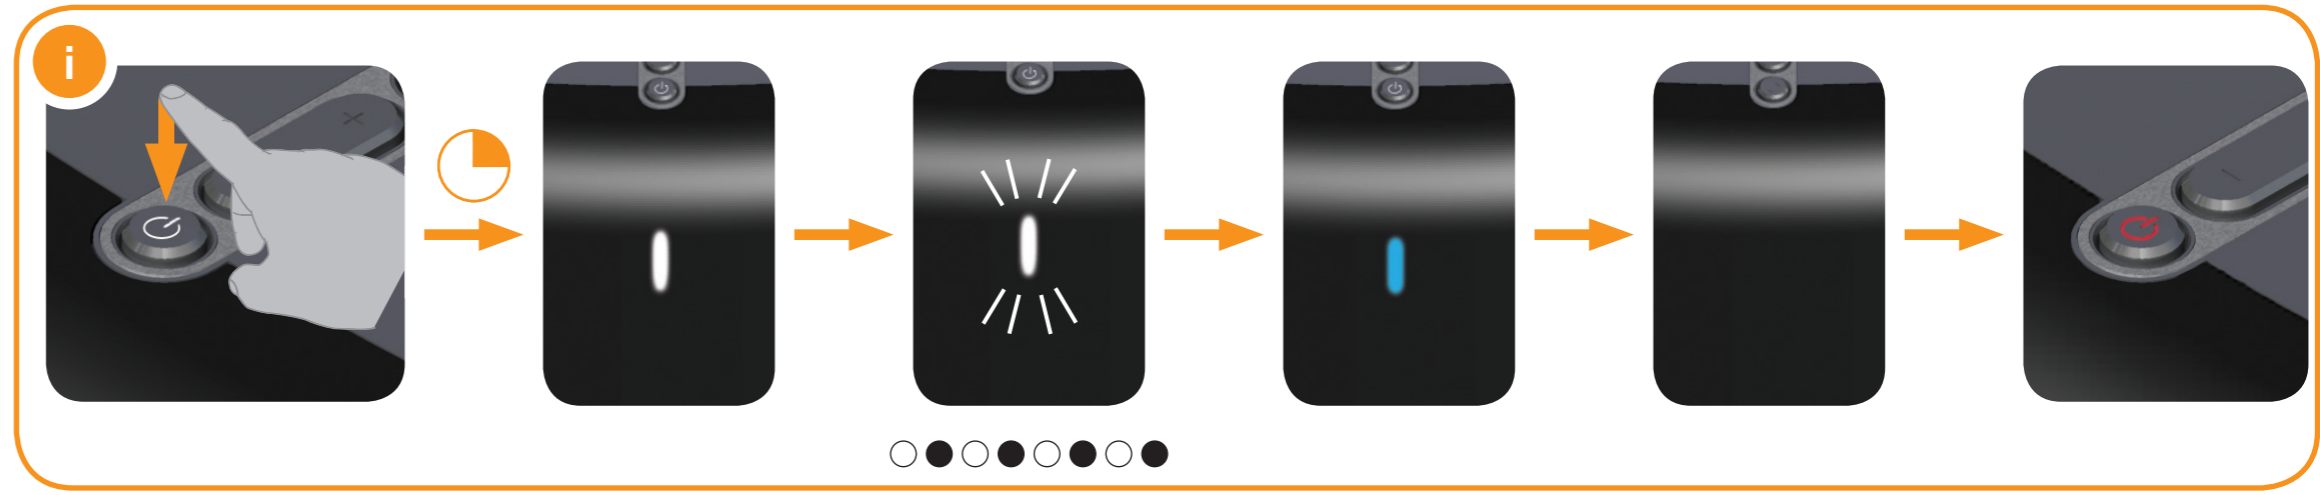

Monitor Audio Ltd.
24 Brook Road
Rayleigh, Essex
SS6 7XJ
England
Tel: +44 (0)1268 798567
Fax: +44 (0)1268 740589
Email: info@airstream-ma.com
Web: airstream-ma.com
**Designed and Engineered
in the UK. Made in China**
© Monitor Audio.
Version 1. 2013

AirPlay

iPhone, iPod, iPod classic, iPod nano, iPod shuffle, and iPod touch are trademarks of Apple Inc., registered in the U.S. and other countries. iPad is a trademark of Apple Inc.

Made for
iPod iPhone iPad

"Made for iPod," "Made for iPhone," and "Made for iPad" mean that an electronic accessory has been designed to connect specifically to iPod, iPhone, or iPad, respectively, and has been certified by the developer to meet Apple performance standards. Apple is not responsible for the operation of this device or its compliance with safety and regulatory standards.