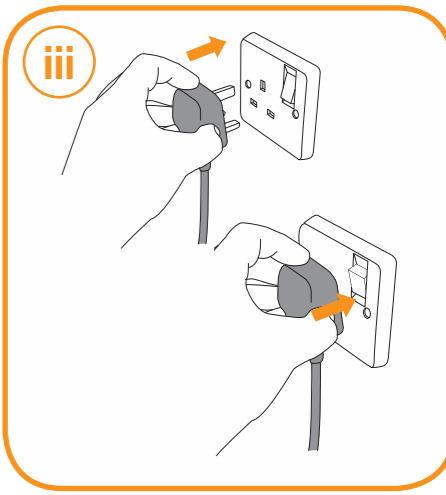

AirPlay ☒ **AirPlay** ☒

iPhone 4S	iPod Touch 4th gen	iPod Nano 5th gen	iPod Touch 2nd gen
iPhone 4	iPod Touch 3rd gen	iPod Nano 4th gen	iPod Touch 1st gen
iPhone 3G	iOS 5.x.x	iPod Nano 3rd gen	iPhone 3
iPad 3		iPod Nano 2nd gen	iPhone
iPad 2		iPod Nano 1st gen	
iPad		iPod Classic	

www.airstream-ma.com/manuals