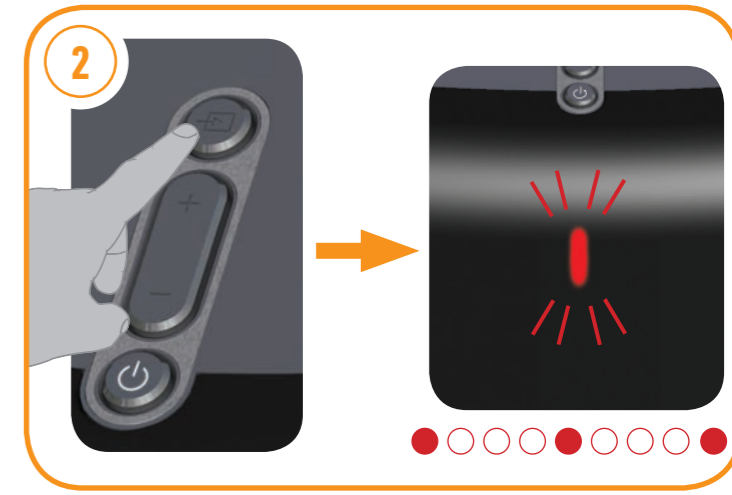

AirPlay ☒ **AirPlay** ☒

iPhone 4S	iPod Touch 4th gen	iPod Nano 5th gen	iPod Touch 2nd gen
iPhone 4	iPod Touch 3rd gen	iPod Nano 4th gen	iPod Touch 1st gen
iPhone 3G	iOS 5.x.x	iPod Nano 3rd gen	iPhone 3
iPad 3		iPod Nano 2nd gen	iPhone
iPad 2		iPod Nano 1st gen	
iPad		iPod Classic	

www.airstream-ma.com/manuals