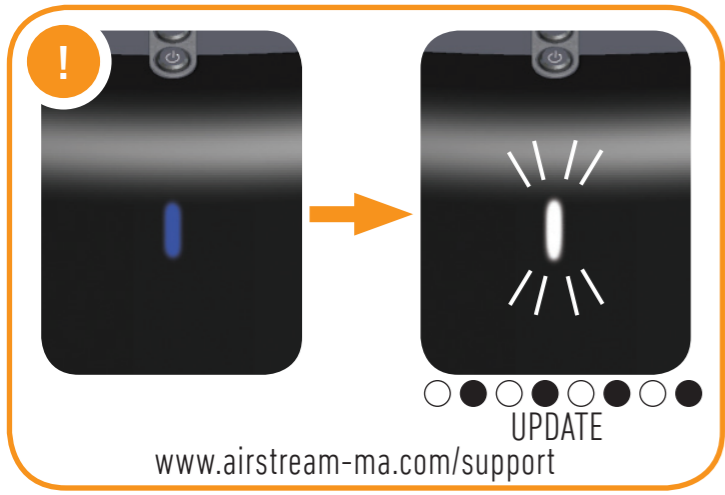

Monitor Audio Ltd.
24 Brook Road
Rayleigh, Essex
SS6 7XJ
England
Tel: +44 (0)1268 798567
Fax: +44 (0)1268 740589
Email: info@airstream-ma.com
Web: airstream-ma.com
**Designed and Engineered
in the UK. Made in China**
© Monitor Audio.
Version 1. 2013

AirPlay

iPhone, iPod, iPod classic, iPod nano, iPod shuffle, and iPod touch are trademarks of Apple Inc., registered in the U.S. and other countries. iPad is a trademark of Apple Inc.

Made for
iPod iPhone iPad

"Made for iPod," "Made for iPhone," and "Made for iPad" mean that an electronic accessory has been designed to connect specifically to iPod, iPhone, or iPad, respectively, and has been certified by the developer to meet Apple performance standards. Apple is not responsible for the operation of this device or its compliance with safety and regulatory standards.