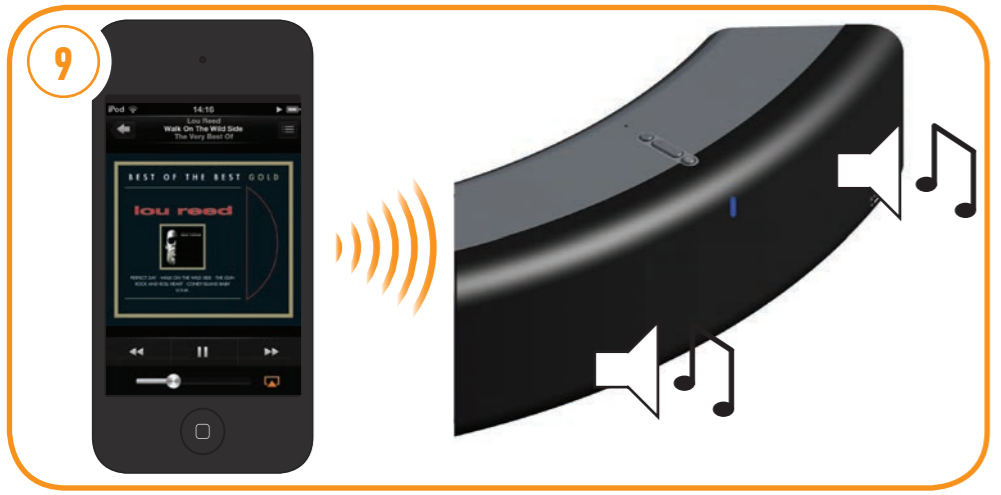

Monitor Audio Ltd.
24 Brook Road
Rayleigh, Essex
SS6 7XJ
England
Tel: +44 (0)1268 798567
Fax: +44 (0)1268 740589
Email: info@airstream-ma.com
Web: airstream-ma.com
**Designed and Engineered
in the UK. Made in China**
© Monitor Audio.
Version 1. 2013

AirPlay

iPhone, iPod, iPod classic, iPod nano, iPod shuffle, and iPod touch are trademarks of Apple Inc., registered in the U.S. and other countries. iPad is a trademark of Apple Inc.

Made for
iPod iPhone iPad

"Made for iPod," "Made for iPhone," and "Made for iPad" mean that an electronic accessory has been designed to connect specifically to iPod, iPhone, or iPad, respectively, and has been certified by the developer to meet Apple performance standards. Apple is not responsible for the operation of this device or its compliance with safety and regulatory standards.