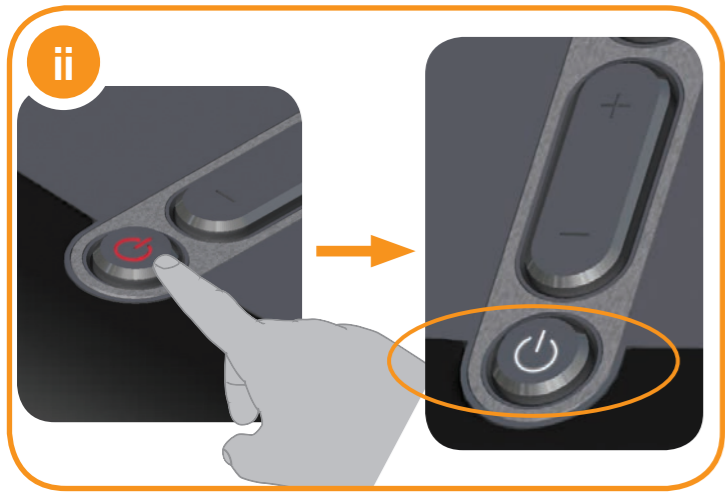

Monitor Audio Ltd.
24 Brook Road
Rayleigh, Essex
SS6 7XJ
England
Tel: +44 (0)1268 798567
Fax: +44 (0)1268 740589
Email: info@airstream-ma.com
Web: airstream-ma.com
**Designed and Engineered
in the UK. Made in China**
© Monitor Audio.
Version 1. 2013

AirPlay

iPhone, iPod, iPod classic, iPod nano, iPod shuffle, and iPod touch are trademarks of Apple Inc., registered in the U.S. and other countries. iPad is a trademark of Apple Inc.

Made for
iPod iPhone iPad

"Made for iPod," "Made for iPhone," and "Made for iPad" mean that an electronic accessory has been designed to connect specifically to iPod, iPhone, or iPad, respectively, and has been certified by the developer to meet Apple performance standards. Apple is not responsible for the operation of this device or its compliance with safety and regulatory standards.